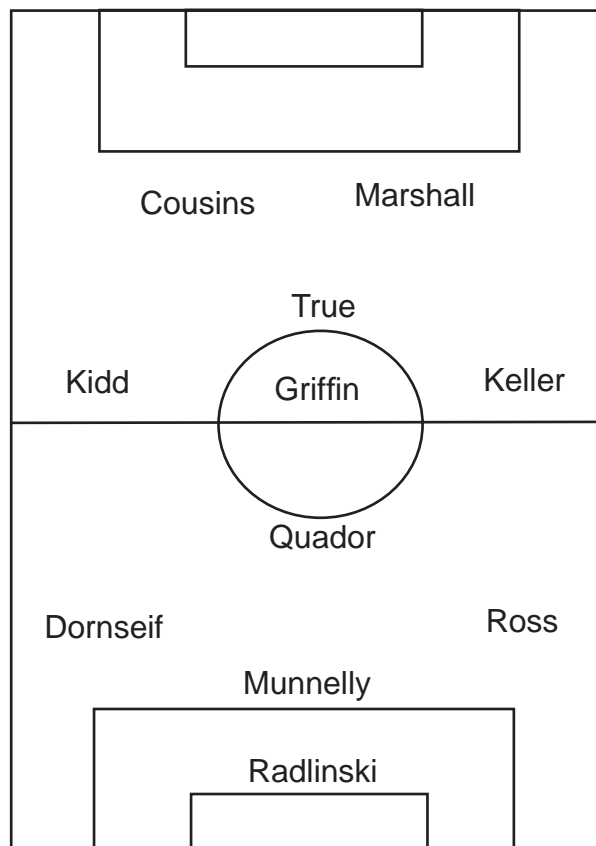

IN THE RANKINGS... Only one new poll is out as of press time, and the Buffaloes leapt into the No. 16 spot in the final Soccer America poll of the 2006 season. They are also No. 17 in the NSCAA Poll, No. 20 in the Soccer Times Poll.

ROLLIN ROLLIN ROLLIN... Colorado is in the midst of a seven-game unbeaten streak, their longest of the year. It's the longest such streak for the Buffaloes since 2003 when Colorado went unbeaten for 16 straight.

IRONWOMAN... Laura Munnelly. She never left the pitch as a freshman in 2003, playing all 1,609 minutes for Colorado as a first year player. In 2004, she was taken down from behind in the game against OSU and despite her protests, had to be taken off with seven minutes to play, giving her a season total of 2,121. In 2005, the same story was true, as she only came off against Riverside after a hard foul for 13 minutes having to sit out the first overtime and the last three minutes of regulation, a total of 2,237 minutes. This season, that total is 1,986. She has sat for just 20 minutes in her entire career, giving her a runaway CU record of 7,953 career minutes played. That equals 99.749% of the possible minutes she could have played (7,973) in that span. Want more stats? Here's a look at Laura compared to the minutes leaders in the NBA, and we'd take Queen Laura over King LeBron in this department: